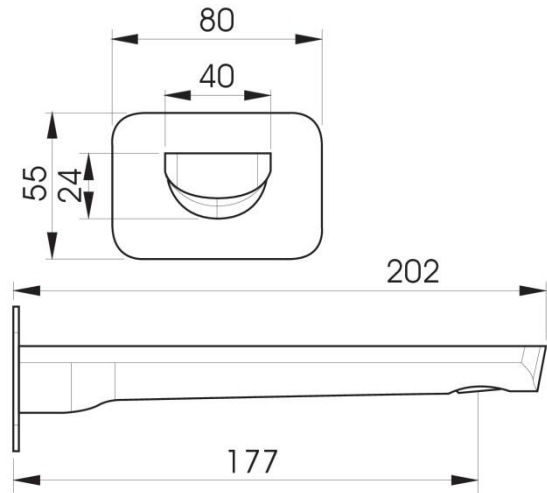

GEMSTONE BATH SPOUT

DESCRIPTION

Gemstone Bath Spout

FEATURES

- Modern 2 tone finish
- Superior design German technology recessed housingless aerator
- Solid brass construction
- 177mm reach
- Solid brass backing plate
- 1 year limited domestic manufacturer's warranty on spouts from date of purchase

DETAILS

Screw On Fit

Part Code: TS-028

Available Finishes: White / Chrome

Recommended working pressure:

Min 150 – Max 500KPa

Note: If the pressure exceeds or is likely to exceed 500KPa, an approved pressure limiting device must be fitted.

Maximum hot water temperature 50°

TECHNICAL DETAILS

Note: Illustrations and specifications may vary from time to time