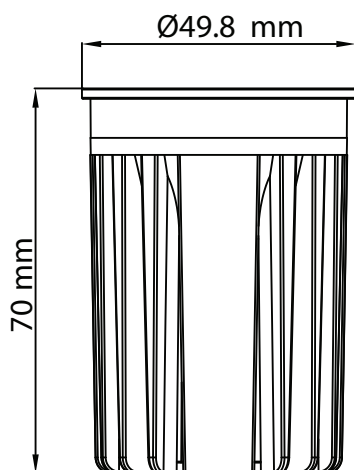

RETRO.9

Data Sheet

	Specifications	Code
Product	Retro downlight module	<i>TC-R9</i>
Light Type	LED	
Wattage	9 Watt	
Lumens	655 lm	
Colour Rendering Index	>82	
Dimmability	Leading / Trailing dimmer	
Colour Temperature	3000K / 4000K	<i>-3000K / -4000K</i>
Voltage	200 - 240 V	
Included	Remote driver	
Compatibility	TC Kast fascias / standard halogen fittings	

Example Code   *TC-R9-3000K*