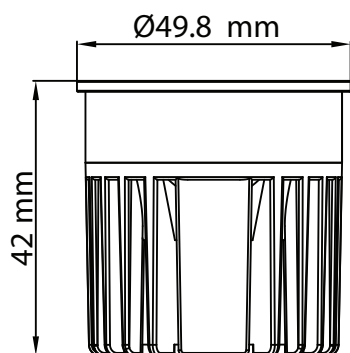

RETRO.6F

Data Sheet

	Specifications	Code
Product	Retro downlight module	<i>TC-R6F</i>
Light Type	LED	
Wattage	6 Watt	
Lumens	450 lm	
Colour Rendering Index	>82	
Dimmability	Leading / Trailing dimmer	
Colour Temperature	3000K / 4000K	<i>-3000K / -4000K</i>
Voltage	200 - 240 V	
Included	Remote driver	
Compatibility	TC Kast fascias / standard halogen fittings	

Example Code   *TC-R6F-3000K*