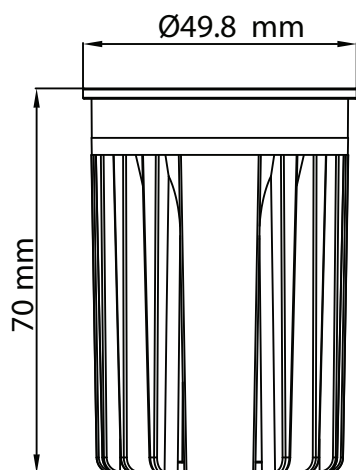

RETRO.13

Data Sheet

	Specifications	Code
Product	Retro downlight module	TC-R13
Light Type	LED	
Wattage	13 Watt	
Lumens	1020 lm	
Colour Rendering Index	>82	
Dimmability	Leading / Trailing dimmer	
Colour Temperature	3000K / 4000K	-3000K / -4000K
Voltage	200 - 240 V	
Included	Remote driver	
Compatibility	TC Kast fascias / standard halogen fittings	

Example Code   TC-R13-3000K