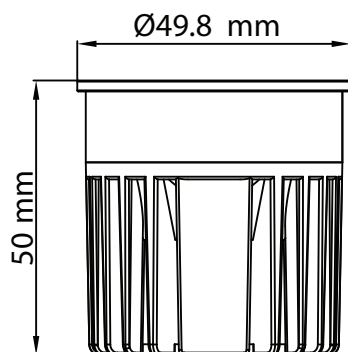

RETRO.6

Data Sheet

	Specifications	Code
Product	Retro downlight module	TC-R6
Light Type	LED	
Wattage	6 Watt	
Lumens	450 lm	
Colour Rendering Index	>82	
Dimmability	Leading / Trailing dimmer	
Colour Temperature	3000K / 4000K	-3000K / -4000K
Voltage	200 - 240 V	
Included	Remote driver	
Compatibility	TC Kast fascias / standard halogen fittings	

Example Code   TC-R6-3000K