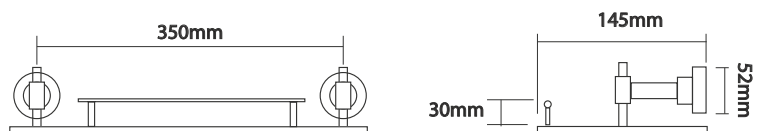

BATHROOM ACCESSORIES

Chrome Plated Stainless Steel

DOUBLE GLASS SHELF

Code	Description
EA-2022S	Double Glass Shelf With 6mm Tempered Glass

SINGLE GLASS SHELF

Code	Description
EA-2021S	Single Glass Shelf With 6mm Tempered Glass

STAINLESS STEEL SHELF

Code	Description
EA2020S	400mm x 125mm AS1428.1-2009 Compliant