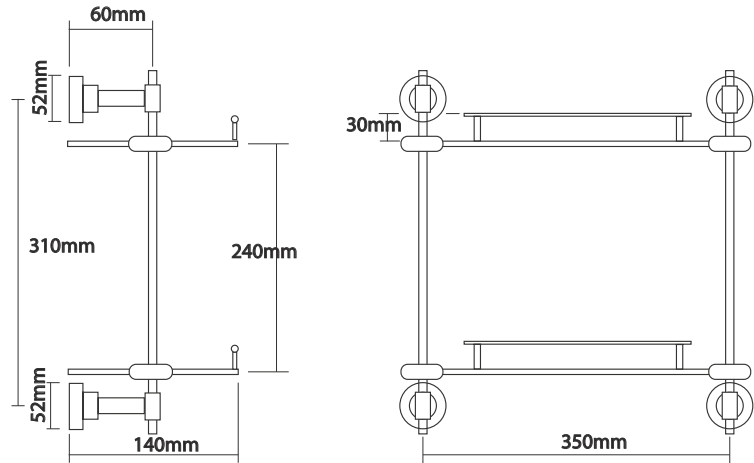

BATHROOM ACCESSORIES

Chrome Plated Stainless Steel

DOUBLE GLASS SHELF

Code	Description
EA-2022S	Double Glass Shelf With 6mm Tempered Glass

SINGLE GLASS SHELF

Code	Description
EA-2021S	Single Glass Shelf With 6mm Tempered Glass

STAINLESS STEEL SHELF

Code	Description
EA2020S	400mm x 125mm AS1428.1-2009 Compliant